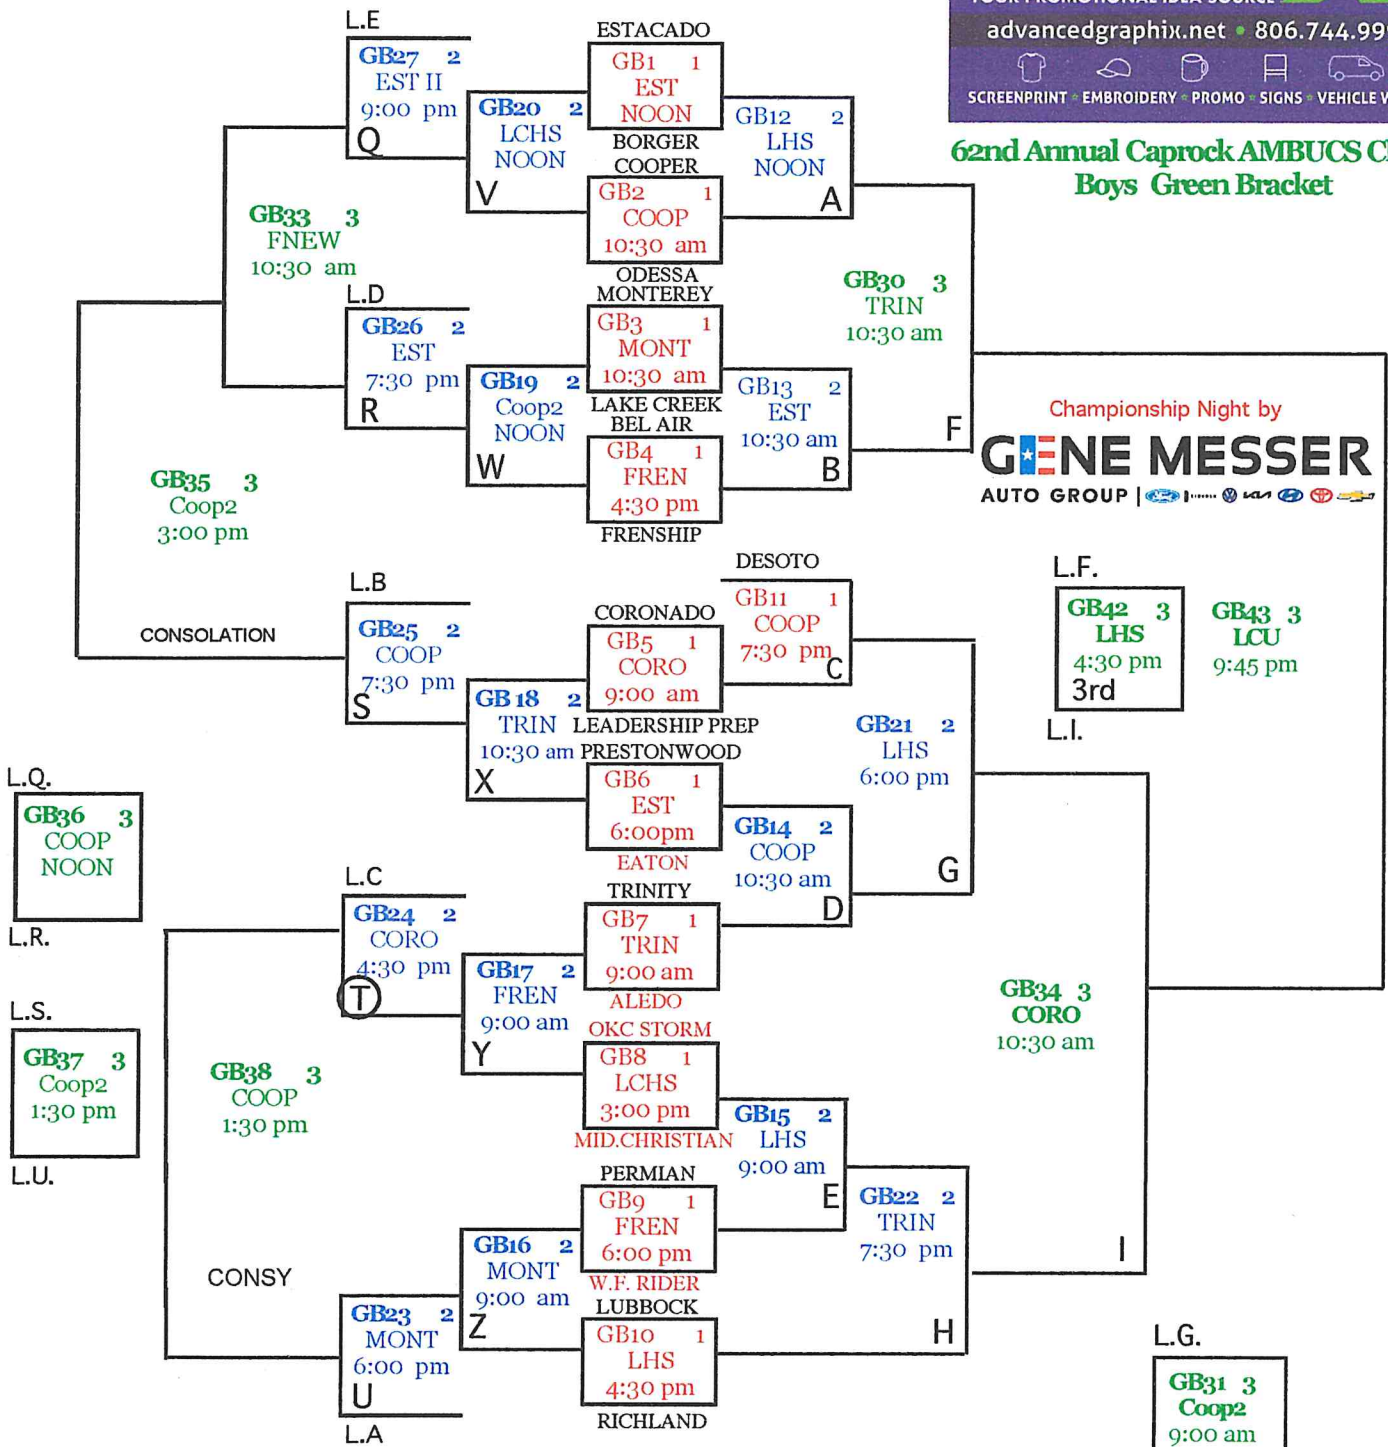

Home Team on Top
& will wear light color

ADVANCED GRAPHIX
YOUR PROMOTIONAL IDEA SOURCE
advancedgraphix.net • 806.744.9998

SCREENPRINT • EMBROIDERY • PROMO • SIGNS • VEHICLE WRAPS

**62nd Annual Caprock AMBUCS Classic
Boys Green Bracket**

Championship Night by
GENE MESSER
AUTO GROUP

Fren	=	Frenship
FNEW	=	Frenship NEW
Coro	=	Coronado
COOP	=	Cooper High
Coop2	=	Cooper Dbl
EST	=	Estacado New
EST II	=	Estacado Old Gym
LCU	=	Lubbock Christian (RIP)
LCHS	=	Lbb.Christian High
LHS	=	Lubbock High
Mont	=	Monterey New
MBOX	=	Monterey Old Box
TRIN	=	Trinity Christian

WINNER ZZ
GB39 3
MBOX
4:30 pm

LOSER YY

WINNER XX
GB40 3
Coop2
4:30 pm

LOSER ZZ

WINNER YY
GB41 3
CORO
NOON

LOSER XX